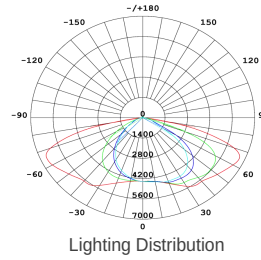

FL-6420

FL-6520

Vibrant

70 Series

Model	Arm	Arm Length	Wattage	Height	Lumens
VR-7160-DA	Double	1200	2 x 60W	3-8M	19200
VR-72120-SA	Single	600	1 x 60W	3-8M	9600
VR-73120-DA	Double	1200	2 x 60W	3-8M	19200
VR-74180-TA	Triple	1800	3 x 60W	3-8M	28800