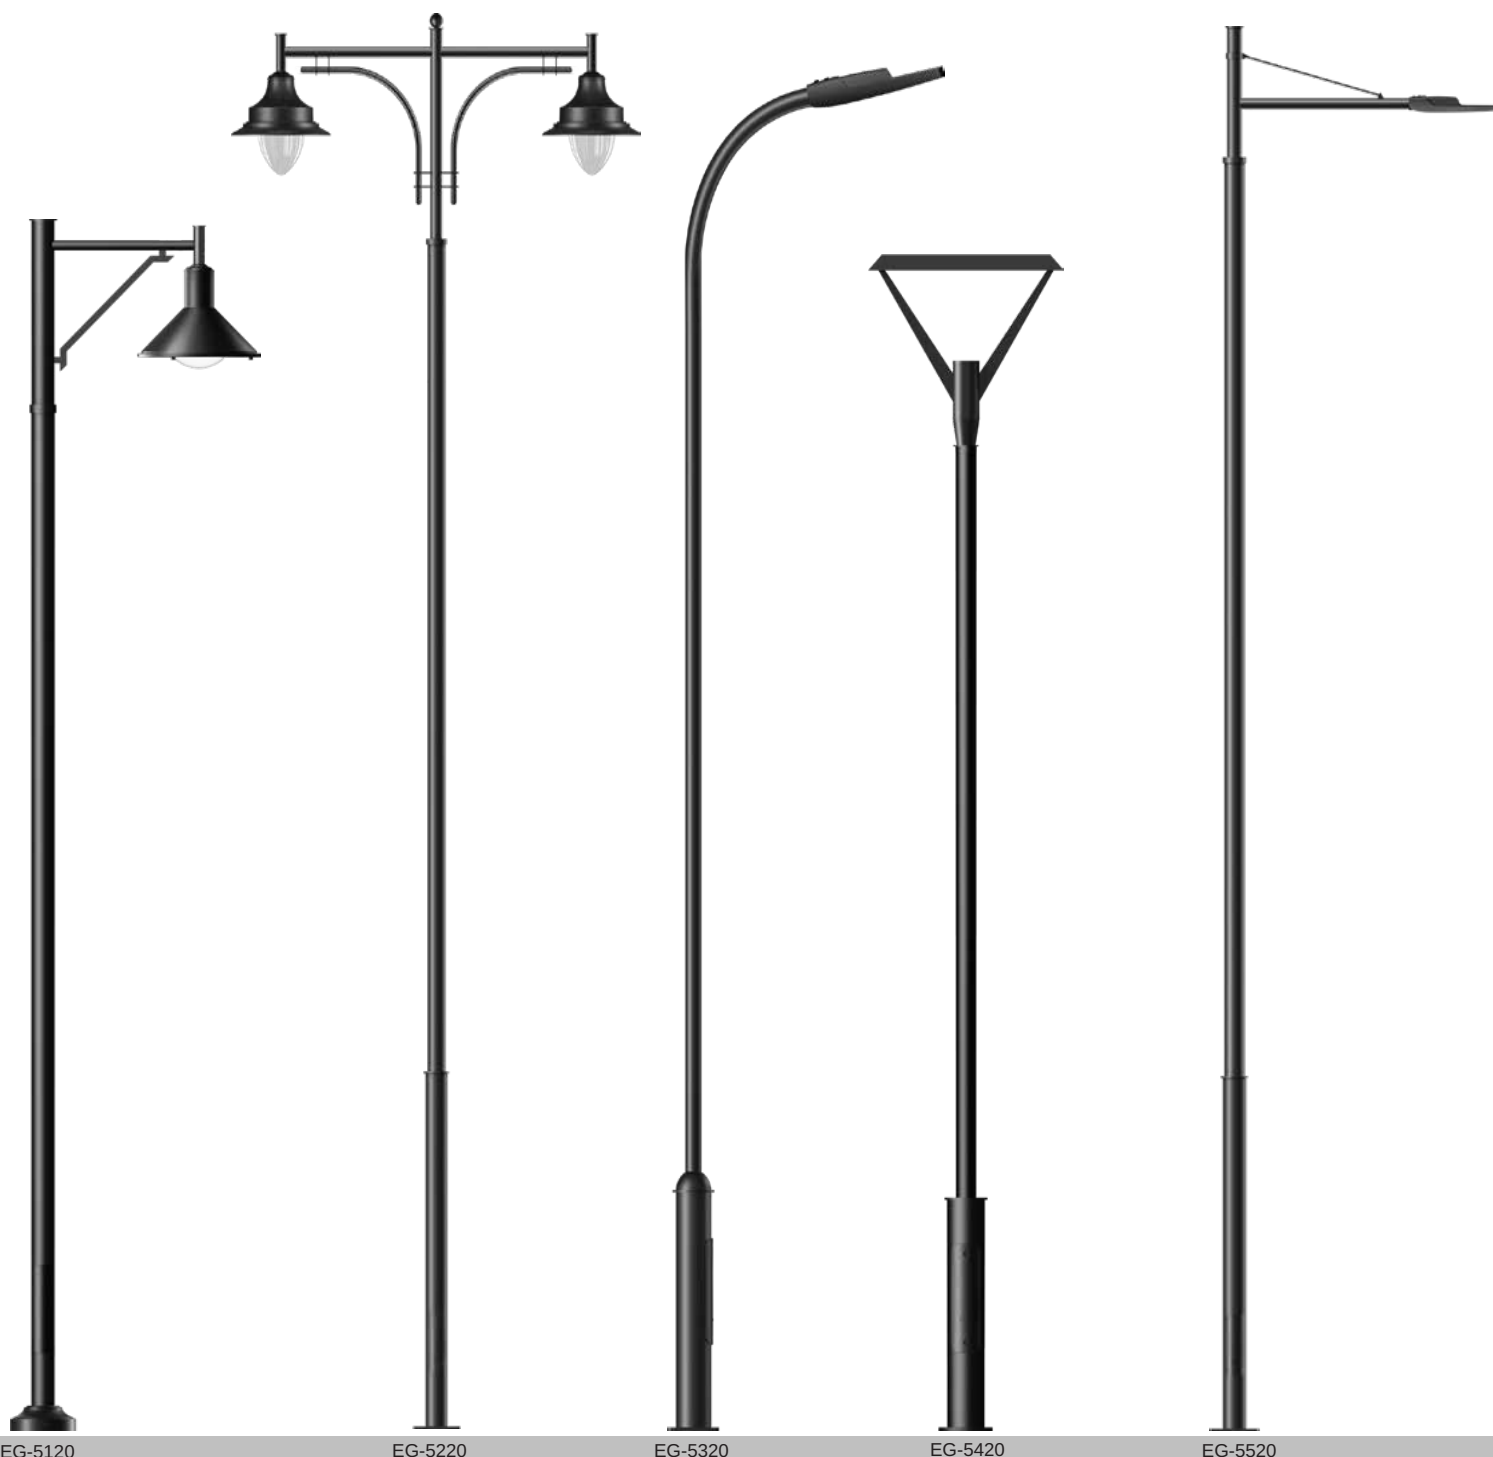

Elegant

50 Series

Model	Arm	Arm Length	Pole Dia	Height	Thickness
EG-5120	Single/Double	500	114MM*	3-8M	2-5MM
EG-5220	Single/Double	600	114MM*	3-8M	2-5MM
EG-5320	Single/Double	800	127MM*	3-6M	2-5MM
EG-5420	---	---	90MM*	3-5M	2-5MM
EG-5520	Single/Double	600	114MM*	3-8M	2-5MM

STD BS EN40	POLE S355JR	HDG BS EN 1461	WELD AWS D1.1

Customization available upon request.

EG-5120

EG-5220

EG-5320

EG-5420

EG-5520