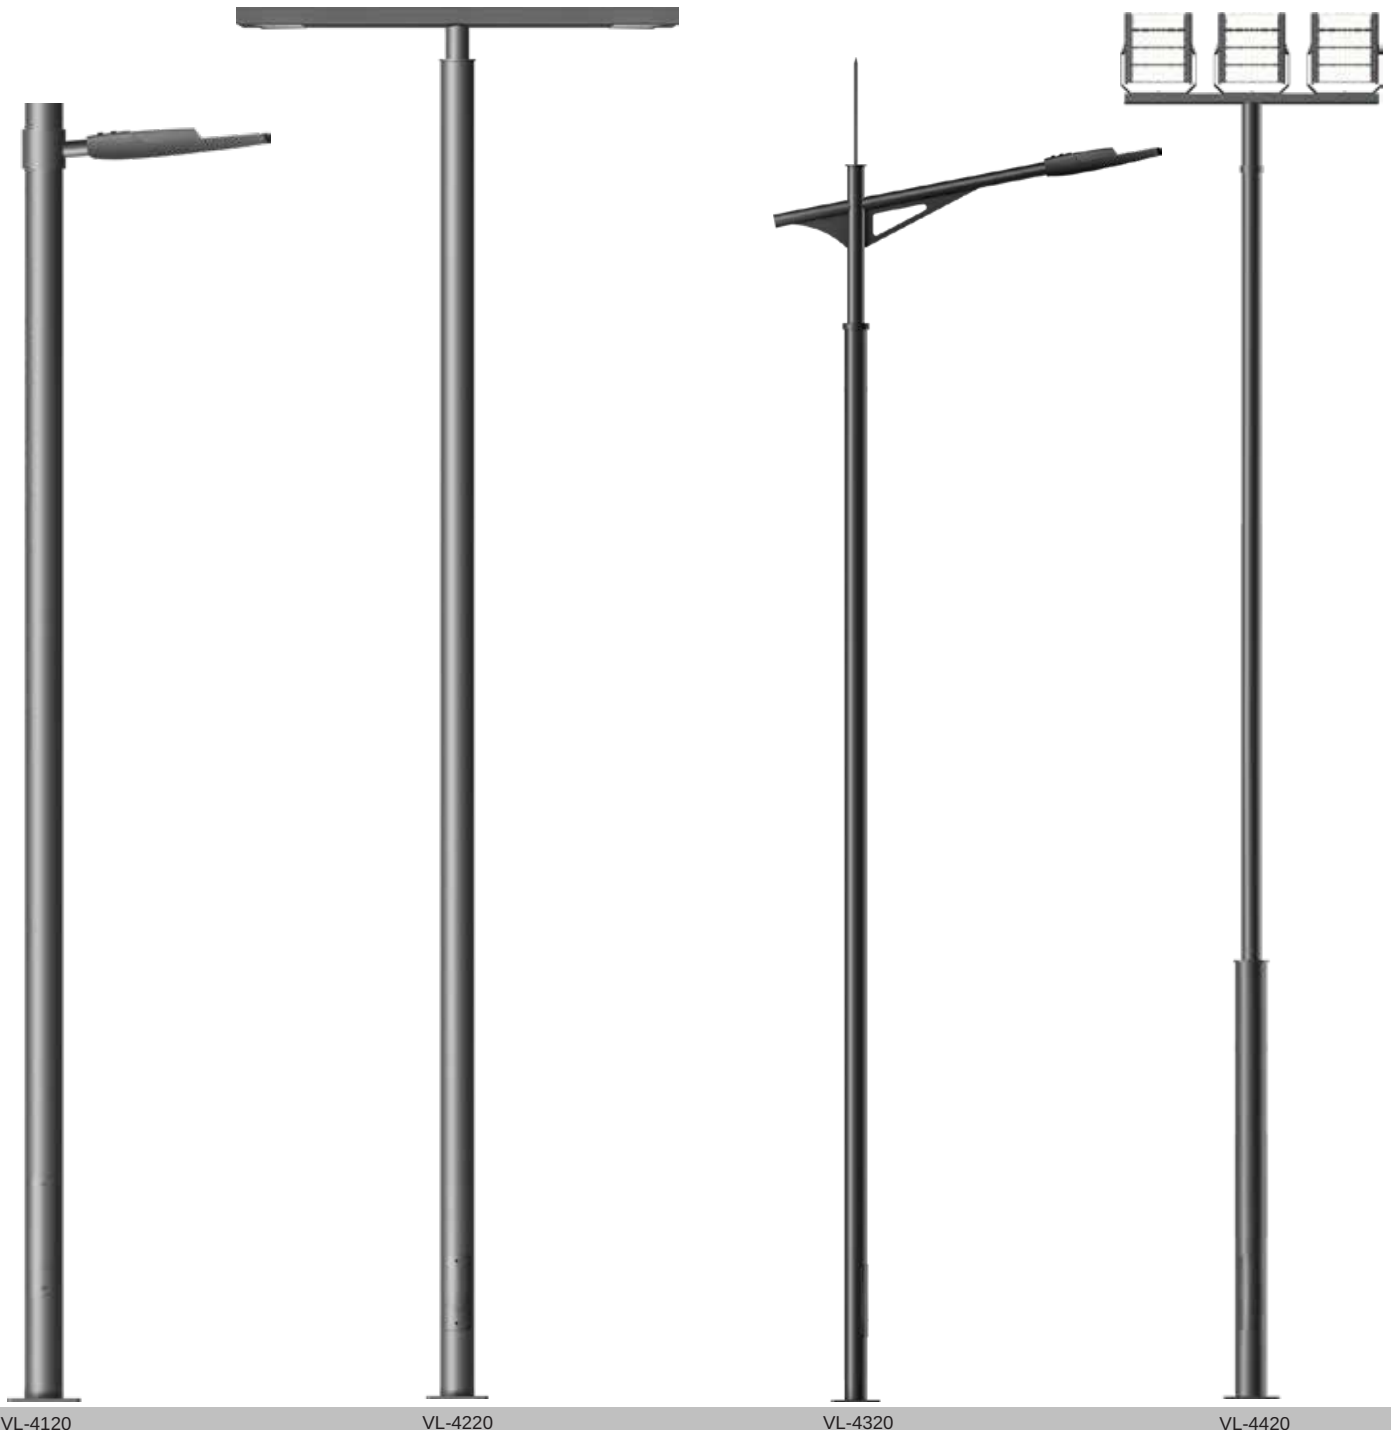

Velvet

40 Series

Model	Arm	Arm Length	Pole Dia	Height	Thickness
VL-4120	Single/Double	250	114MM*	3-8M	2-5MM
VL-4220	Single/Double	400	114MM*	3-8M	2-5MM
VL-4320	Single/Double	500	114MM*	3-8M	2-5MM
VL-4420	Single/Double	800	114MM*	3-8M	2-5MM

STD BS EN40	POLE S355JR	HDG BS EN 1461	WELD AWS D1.1
----------------	----------------	-------------------	------------------

Customization available upon request.

Coating

Accessories

VL-4120

VL-4220

VL-4320

VL-4420

Elegant

50 Series

Model	Arm	Arm Length	Pole Dia	Height	Thickness
EG-5120	Single/Double	500	114MM*	3-8M	2-5MM
EG-5220	Single/Double	600	114MM*	3-8M	2-5MM
EG-5320	Single/Double	800	127MM*	3-6M	2-5MM
EG-5420	---	---	90MM*	3-5M	2-5MM
EG-5520	Single/Double	600	114MM*	3-8M	2-5MM

EG-5420

EG-5520

Floral

60 Series

Model	Arm	Arm Length	Pole Dia	Height	Thickness
FL-6120	Single/Double	800	114MM*	3-8M	2-5MM
FL-6220	Single/Double	1000	114MM*	3-8M	2-5MM
FL-6320	Single/Double	600	90MM*	3-8M	2-5MM
FL-6420	Single/Double	800	114MM*	3-8M	2-5MM
FL-6520	Single/Double	600	114MM*	3-8M	2-5MM