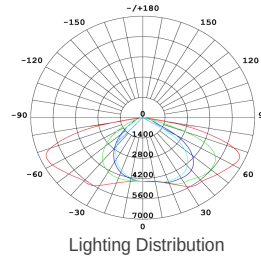

80 Series

Model	Arm	Arm Length	Wattage	Height	Lumens
SY-8160-SA	Single	600	1 x 60W	3-8M	9600
SY-82120-DA	Double	1200	2 x 60W	3-8M	19200
SY-83120-DA	Double	1200	2 x 60W	3-8M	19200
SY-8460-SA	Single	600	1 x 60W	3-8M	9600
SY-85120-DA	Double	1200	2 x 60W	3-8M	19200