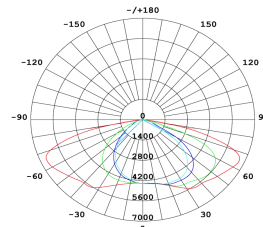

Serene

90 Series

Model	Arm	Arm Length	Wattage	Height	Lumens
SR-9160-SA	Single	600	1 x 60W	3-8M	9600
SR-92120-DA	Double	1200	2 x 60W	3-8M	19200
SR-93120-DA	Double	1200	2 x 60W	3-8M	19200
SR-9460-SA	Single	600	1 x 60W	3-8M	9600
SR-95120-DA	Double	1200	2 x 60W	3-8M	19200

CE	220V	POLE STEEL, ZN	LUMINAIRE AL	IP65	LED	2700K 4000K	CRI>80

Customization available upon request.

Lighting Distribution